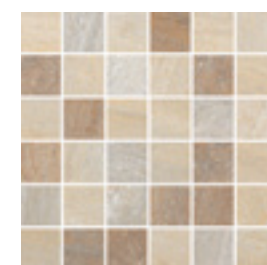

Decori / Decors

Mosaico Cream 4,7x4,7
30x30 12"x12"