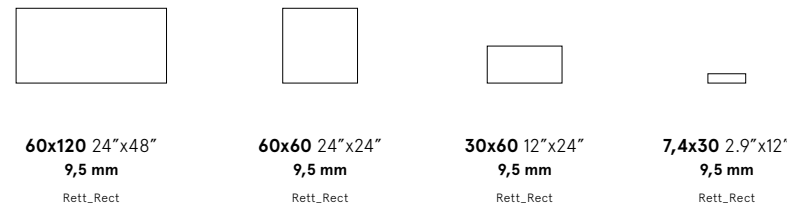

Fondi / Tiles

	60x120 24"x48" 9,5 mm		60x60 24"x24" 9,5 mm		30x60 12"x24" 9,5 mm		7,4x30 2.9"x12" 9,5 mm	
	Levigato Polished	Matt	Levigato Polished	Matt	Levigato Polished	Matt	Levigato Polished	Matt
Bianco	72754	72741	72755	72743	72753	72744	72766	72765
	M 84	M 65	M 70	M 50	M 70	M 50	M 98	M 78
PZ x BOX	2	2	3	3	6	6	30	30
MQ x BOX	1,44	1,44	1,08	1,08	1,08	1,08	0,67	0,67
KG x BOX	33,5	32	24,5	24	23,4	24	15	15
BOX x PL	32	32	32	32	40	40	42	42
MQ x PL	46,08	46,08	34,56	34,56	43,2	43,2	28,35	28,35
KG x PL	1072	1024	784	768	936	960	630	630

Decor / Decors

Mosaico 4,7x4,7 30x30 12"x12" 9,5 mm		Contrasti Tozzetto Piombo 30x30 12"x12" 9,5 mm	
Levigato Polished	Matt	Levigato Polished	Matt
72800	72799	72803	72802
P23	P 17	P 51	P 45
6	6	6	6
0,54	0,54	0,54	0,54
10,2	10,2	10,2	10,2
60	60	60	60
32,4	32,4	32,4	32,4
612	612	612	612