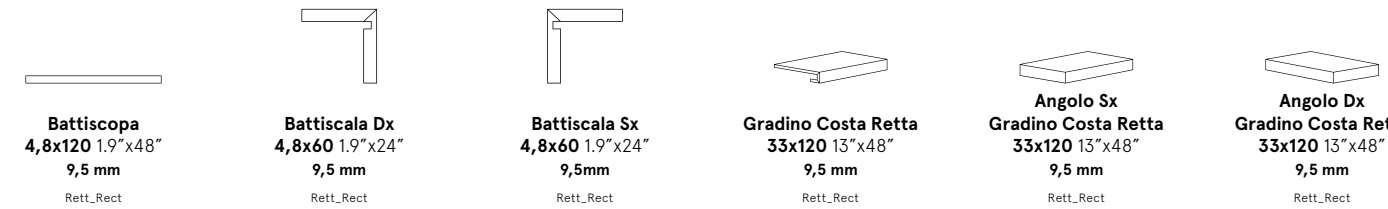

Pezzi speciali / Special trims

Battiscopa 4,8x120 1.9"x48" 9,5 mm		Battiscala Dx 4,8x60 1.9"x24" 9,5 mm		Battiscala Sx 4,8x60 1.9"x24" 9,5 mm		Gradino Costa Retta 33x120 13"x48" 9,5 mm		Angolo Sx Gradino Costa Retta 33x120 13"x48" 9,5 mm		Angolo Dx Gradino Costa Retta 33x120 13"x48" 9,5 mm	
Levigato Polished	Matt	Levigato Polished	Matt	Levigato Polished	Matt	Levigato Polished	Matt	Levigato Polished	Matt	Levigato Polished	Matt
72812	72811	72815	72813	72816	72814	72818	72817	72822	72820	72821	72819
L 23	L 19	S 45	S 40	S 45	S 40	P 235	P 179	P 324	P 301	P 324	P 301
6	6	20	20	20	20	2	2	1	1	1	1
7,2 ml	7,2 ml	10 set	10 set	10 set	10 set	2 pz	2 pz	1 pz	1 pz	1 pz	1 pz
7	7	15	15	15	15	21	21	10,5	10,5	10,5	10,5
60	60	-	-	-	-	-	-	-	-	-	-
21,6	21,6	-	-	-	-	-	-	-	-	-	-
420	420	-	-	-	-	-	-	-	-	-	-